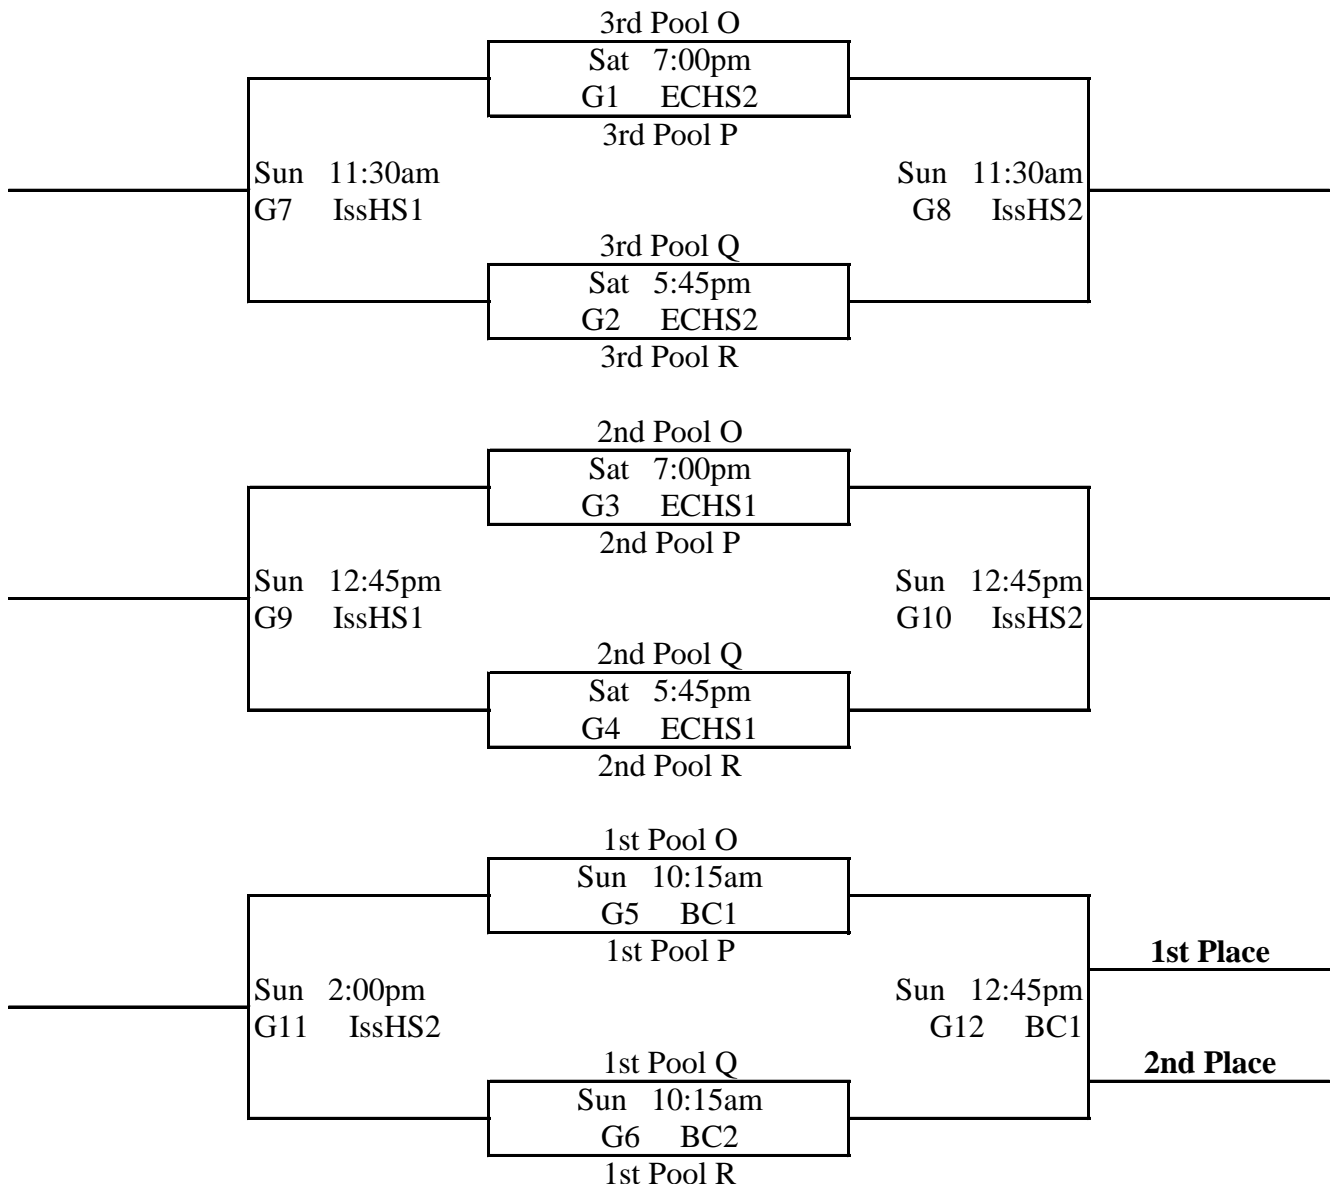

2012 NW Premier Spring Showcase

BC = Bellevue College   ECHS = Eastside Catholic HS   IssHS = Issaquah HS   NWU = Northwest Univ.   SHS = Sammamish HS

16u Platinum Division

4/18/2012

<u>Pool O</u>	<u>Pool P</u>	<u>Pool Q</u>	<u>Pool R</u>
1. Drive Elite	1. Spokane Swish Elite	1. EW Elite White	1. OR D1 Ambassadors
2. ECBA Pioneers 15u	2. FOH Blue	2. Team Jones 16u	2. North City
3. Idaho Select Red	3. HoopSource Elite	3. ECBA Pioneers 16u	3. RSB/A Plus

O2 v O3   Fri. 6:30pm @ IssHS4
O1 v O2   Sat. 12:45pm @ ECHS2
O3 v O1   Sat. 3:15pm @ ECHS3

Q2 v Q3   Fri. 6:30pm @ SHS2
Q1 v Q2   Sat. 10:15am @ ECHS3
Q3 v Q1   Sat. 3:15pm @ ECHS1

P1 v P2   Fri. 8:50 @ ECHS2
P3 v P1   Sat. 11:30am @ NWU
P2 v P3   Sat. 2:00pm @ NWU

R2 v R3   Fri. 6:30pm @ NWU
R1 v R2   Sat. 9:00am @ ECHS3
R3 v R1   Sat. 12:45pm @ ECHS3