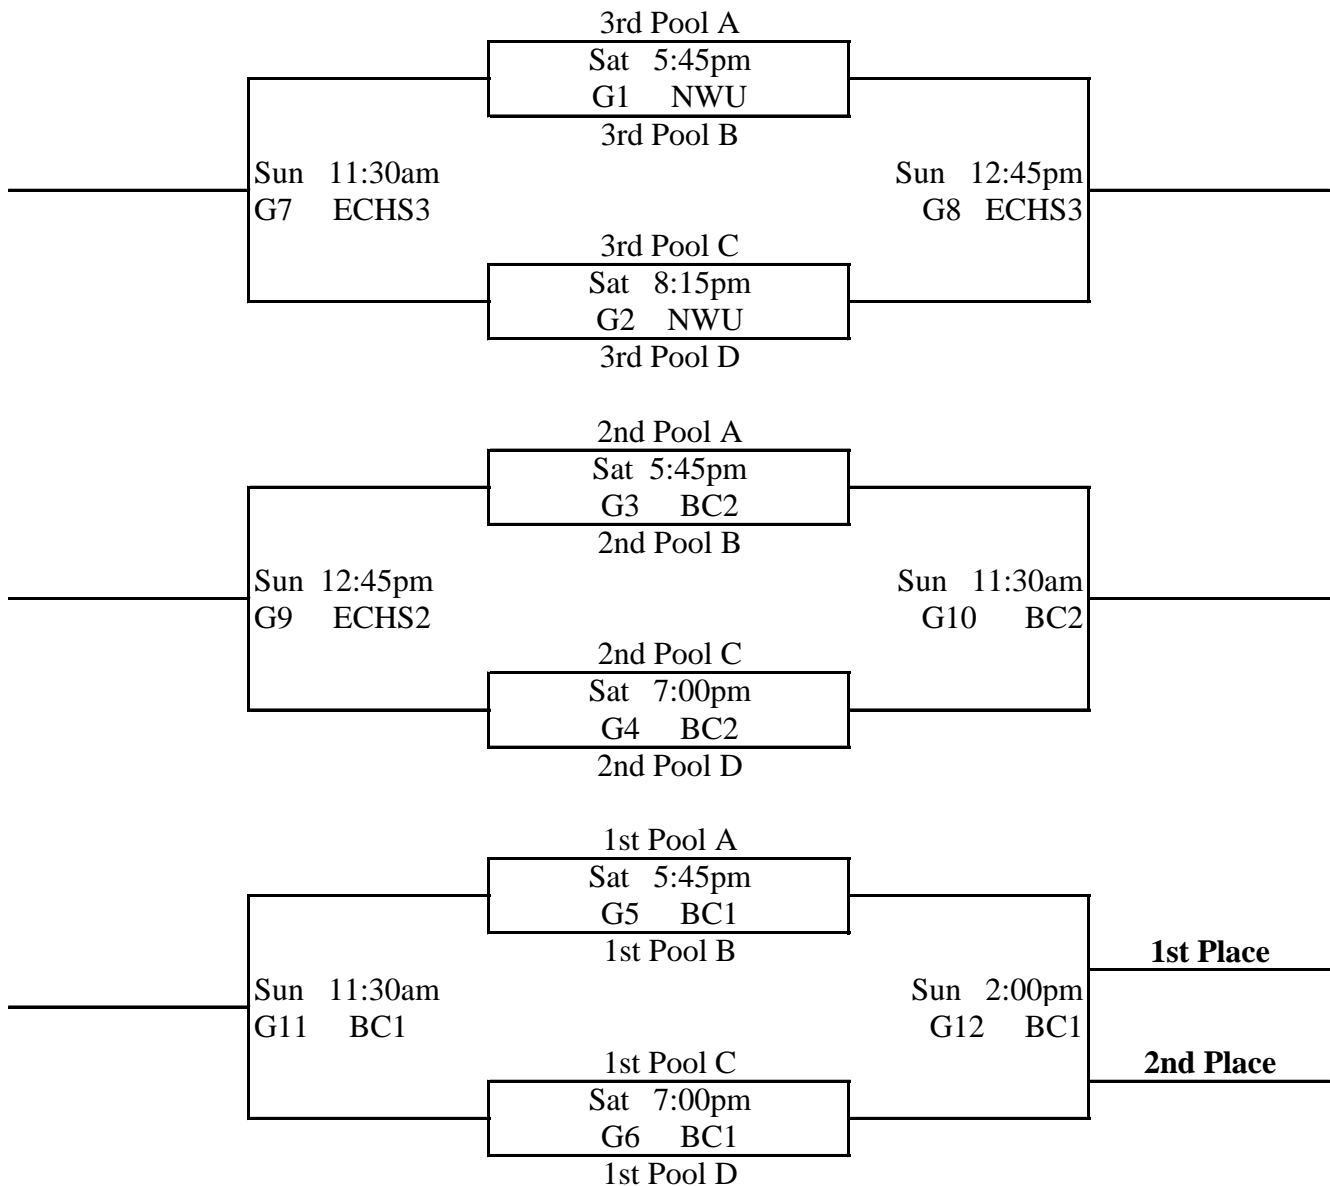

2012 NW Premier Spring Showcase

BC = Bellevue College

NWU = Northwest Univ.

4/18/2012

17u Platinum Division

<u>Pool A</u>	<u>Pool B</u>	<u>Pool C</u>	<u>Pool D</u>
1. Bskb Travelers-Hoopholics	1. ACCESS	1. Chaffey	1. FOH
2. EW Elite Red	2. Hoop Dreams	2. Drive Elite	2. Idaho Select Black
3. OR D1 Ambassadors	3. ICP Portland	3. HoopSource Elite	3. One Pass Ahead

A1 v A2 Fri. 7:40pm @ BC1
A3 v A1 Sat. 9:00am @ BC1
A2 v A3 Sat. 11:30am @ BC2

C2 v C3 Sat. 11:30am @ BC1
C3 v C1 Sat. 2:00pm @ BC2
C1 v C2 Sat. 4:30pm @ BC2

B1 v B2 Fri. 8:50pm @ BC1
B3 v B1 Sat. 10:15am @ BC1
B2 v B3 Sat. 2:00pm @ BC1

D1 v D2 Fri. 6:30pm @ BC1
D2 v D3 Sat. 12:45 @ BC1
D3 v D1 Sat. 3:15pm @ BC1