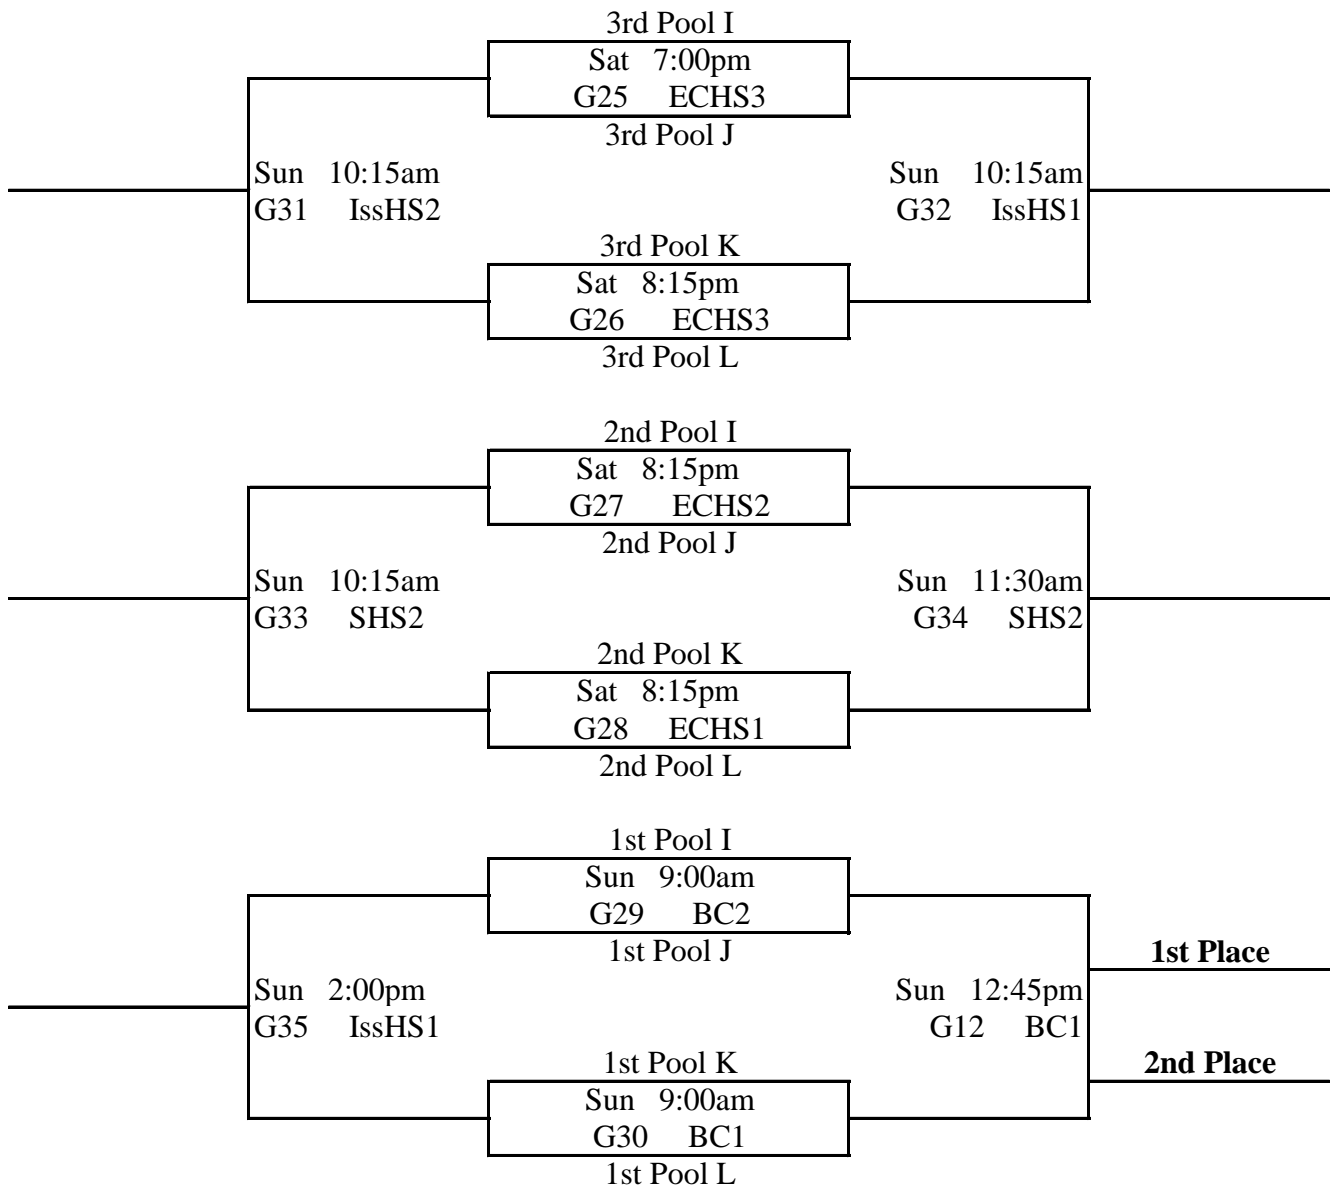

2012 NW Premier Spring Showcase

BC = Bellevue College   ECHS = Eastside Catholic HS   NWU = Northwest Univ.   RHS = Renton HS   SHS = Sammamish HS

17u Silver Division

4/18/2012

Pool I

1. AIP Elite
2. Oregon Stars Black
3. SCF Basketball

Pool J

1. Seattle's Best Bskb Acad
2. NW Panthers Black
3. Steelers

Pool K

1. EW Heat
2. Vision
3. South Sound Rebels

Pool L

1. ECBA Force
2. SS Bskb Acad Blue
3. Team Jones Sutherlar

I3 v I1   Fri. 7:40pm @ SHS1
I2 v I3   Sat. 12:45pm @ RHS1
I1 v I2   Sat. 4:30pm @ IntHS1

K2 v K3   Fri. 6:30pm @ SHS1
K1 v K2   Sat. 12:45pm @ NWU
K3 v K1   Sat. 3:15pm @ NWU

J2 v J3   Fri. 8:50pm @ SHS1
J1 v J2   Sat. 11:30am @ ECHS1
J3 v J1   Sat. 2:00pm @ ECHS1

L1 v L2   Fri. 8:50pm @ SHS2
L3 v L1   Sat. 12:45pm @ IntHS1
L2 v L3   Sat. 4:30pm @ IntHS2