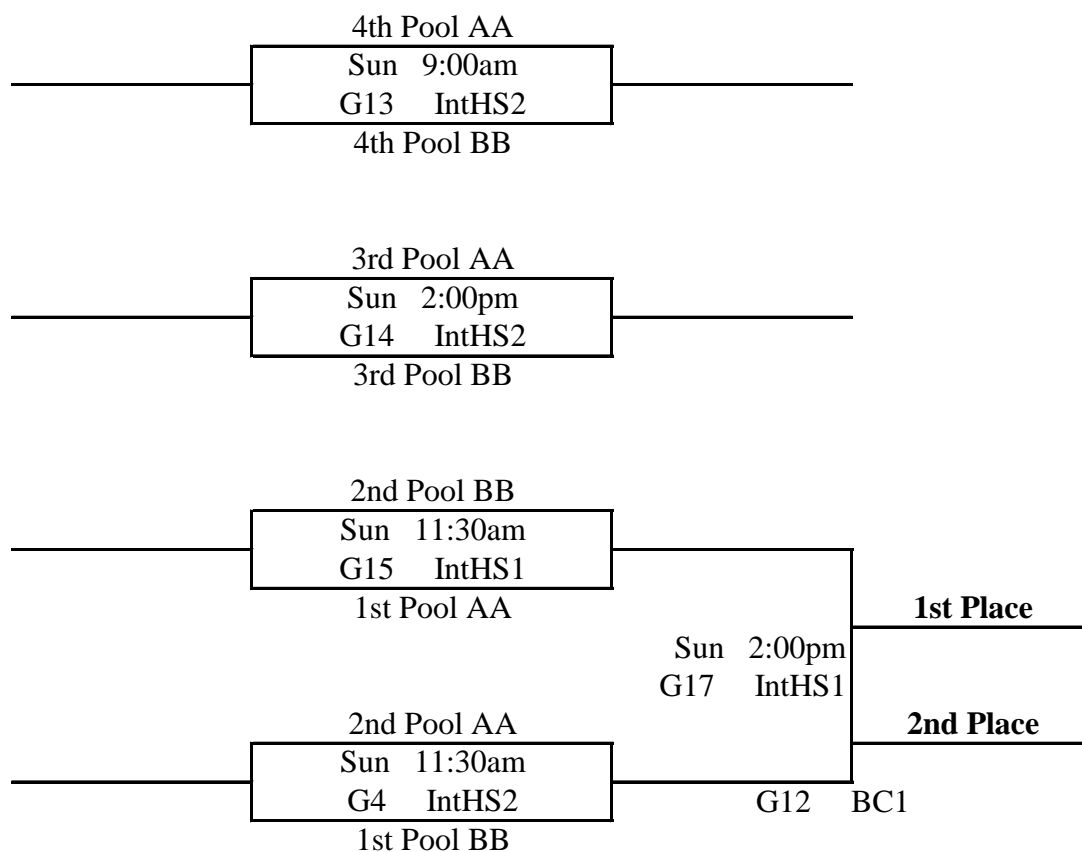

2012 NW Premier Spring Showcase

ECHS = Eastside Catholic HS

IntHS = Interlake HS

IssHS = Issaquah HS

RSH = Renton HS

SHS = Sammamish HS

15u Gold Division

4/18/2012

Pool AA

1. FOH Red
2. Oregon Ice
3. North Sound Elite White
4. West Side Hoops

Pool BB

1. NW Greyhounds
2. NW Panthers
3. Corvallis HEAT A
4. Drive Elite

AA2 v AA4 Fri. 6:30pm @ ECHS3

AA1 v AA3 Fri. 8:50pm @ ECHS3

AA3 v AA4 Sat. 10:15am @ IssHS1

AA1 v AA2 Sat. 11:30am @ IssHS1

AA4 v AA1 Sat. 4:30pm @ SHS2

AA3 v AA2 Sat. 5:45pm @ RHS1

BB1 v BB2 Fri. 6:30pm @ ECHS2

BB4 v BB1 Sat. 10:15am @ IssHS3

BB3 v BB2 Sat. 10:15am @ IssHS2

BB1 v BB3 Sat. 2:00pm @ IssHS1

BB2 v BB4 Sat. 2:00pm @ IssHS2

BB3 v BB4 Sat. 5:45pm @ IntHS2