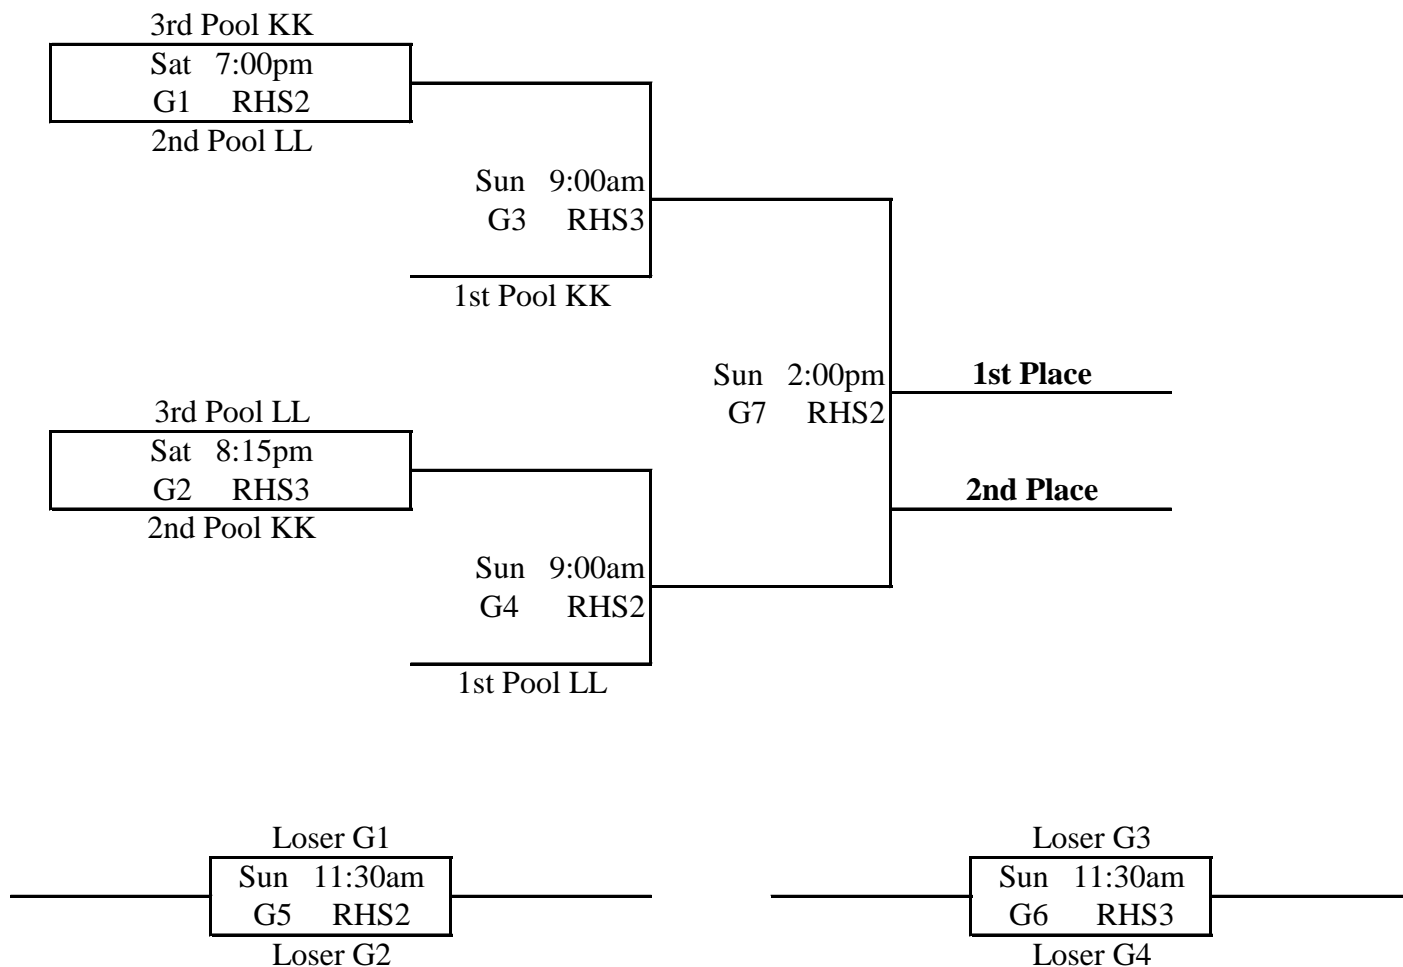

2012 NW Premier Spring Showcase

RHS - Renton HS

12u Division

4/18/2012

Pool KK

1. Team Blackout Black
2. FOH Blue
3. Fast

Pool LL

1. Seattle Style 6 Richardson
2. Boise Slam
3. FOH Red

KK1 v KK2   Sat. 11:30am @ RHS2
KK3 v KK1   Sat. 3:15pm @ RHS3
KK2 v KK3   Sat. 5:45pm @ RHS3

LL2 v LL3   Sat. 10:15am @ RHS2
LL3 v LL1   Sat. 2:00pm @ RHS3
LL1 v LL2   Sat. 4:30pm @ RHS2