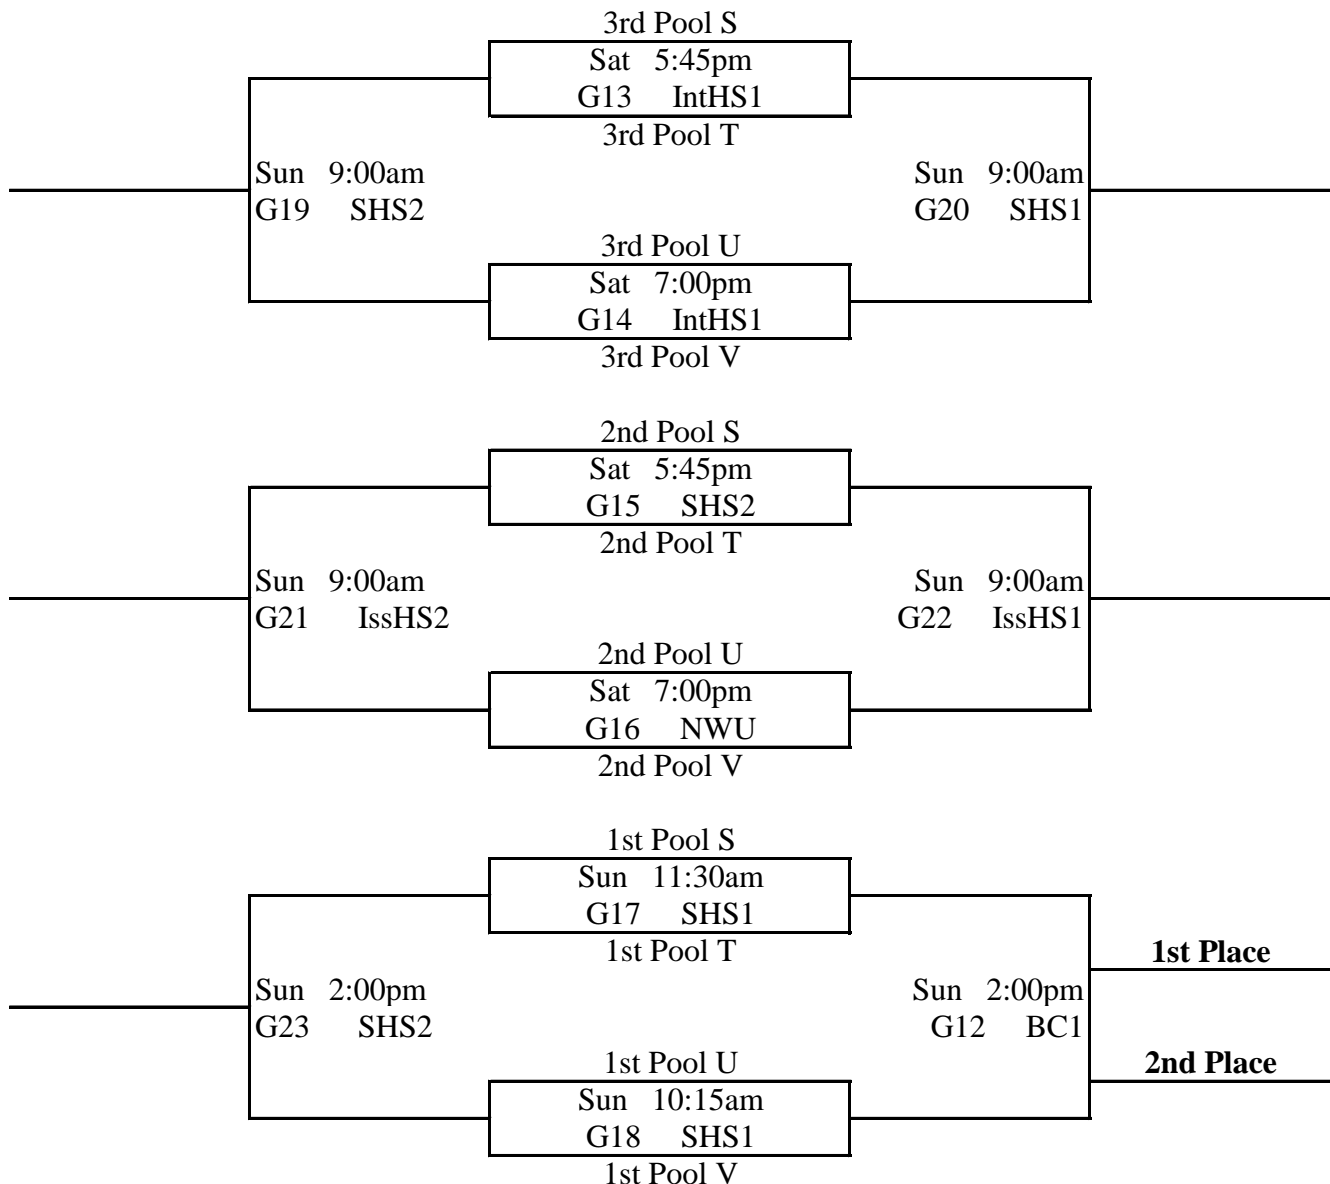

2012 NW Premier Spring Showcase

ECHS = Eastside Catholic HS   IntHS = Interlake HS   NWU = Northwest Univ   SHS = Sammamish HS

4/18/2012

16u Gold Division

Pool S

1. Club Venim Reign
2. EW Heat
3. EBC

Pool T

1. West Side Hoops
2. Seattle Rotary 16u
3. AIP Ambition

Pool U

1. Oregon Ice
2. i-Ball
3. Top Gun

Pool V

1. Vanport
2. Seattle's Best Bskb Acad.
3. FOH Red

S2 v S3   Fri. 7:40pm @ NWU
S1 v S2   Sat. 9:00am @ IntHS2
S3 v S1   Sat. 12:45pm @ IntHS2

U2 v U3   Sat. 9:00am @ NWU
U3 v U1   Sat. 11:30am @ IntHS2
U1 v U2   Sat. 3:15pm @ IntHS2

T2 v T3   Fri. 8:50pm @ NWU
T1 v T2   Sat. 10:15am @ ECHS1
T3 v T1   Sat. 3:15pm @ IntHS1

V2 v V3   Fri. 8:50pm @ ECHS1
V1 v V2   Sat. 10:15am @ IntHS2
V3 v V1   Sat. 3:15pm @ IssHS1