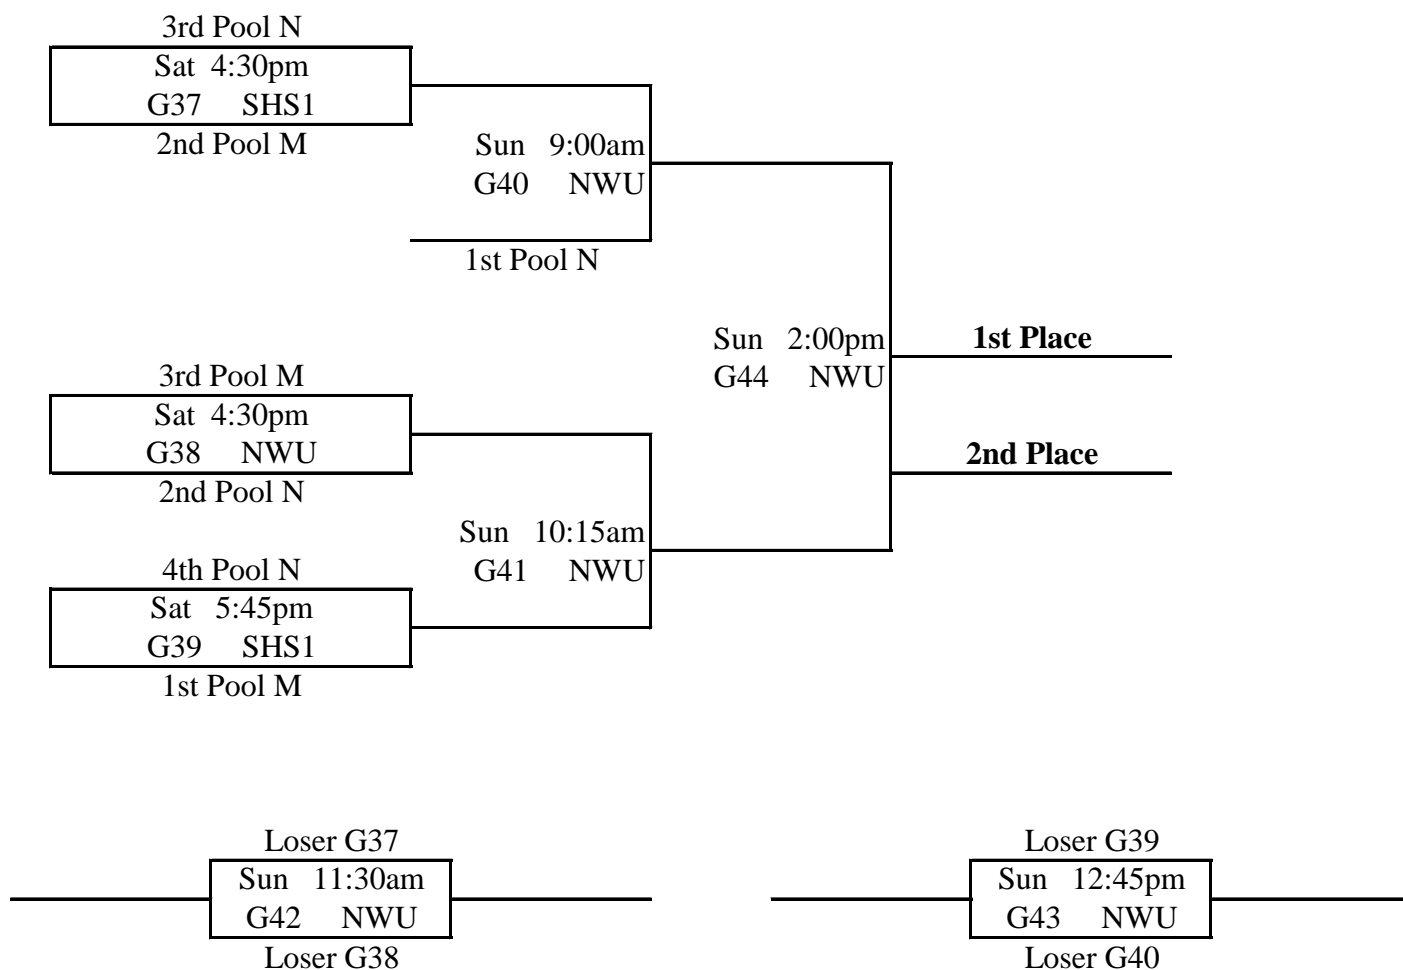

2012 NW Premier Spring Showcase

IntHS = Interlake HS   IssHS = Issaquah HS   NWU = Northwest Univ.   SHS = Sammamish HS

17u Bronze Division

4/18/2012

Pool M

1. Central WA Select
2. West Hill Raiders
3. ECBA Edmonds

Pool N

1. Wake 2
2. Total Package White
3. ECBA Preston
4. ECBA MI

M2 v M3   Fri. 7:40pm @ IssHS2
M1 v M2   Sat. 11:30am @ IntHS1
M3 v M1   Sat. 2:00pm @ IntHS2

N3 v N1   Fri. 6:30pm @ IssHS2
N4 v N2   Fri. 6:30pm @ IssHS1
N1 v N4   Sat. 9:00am @ IntHS1
N2 v N3   Sat. 10:15am @ IntHS 1