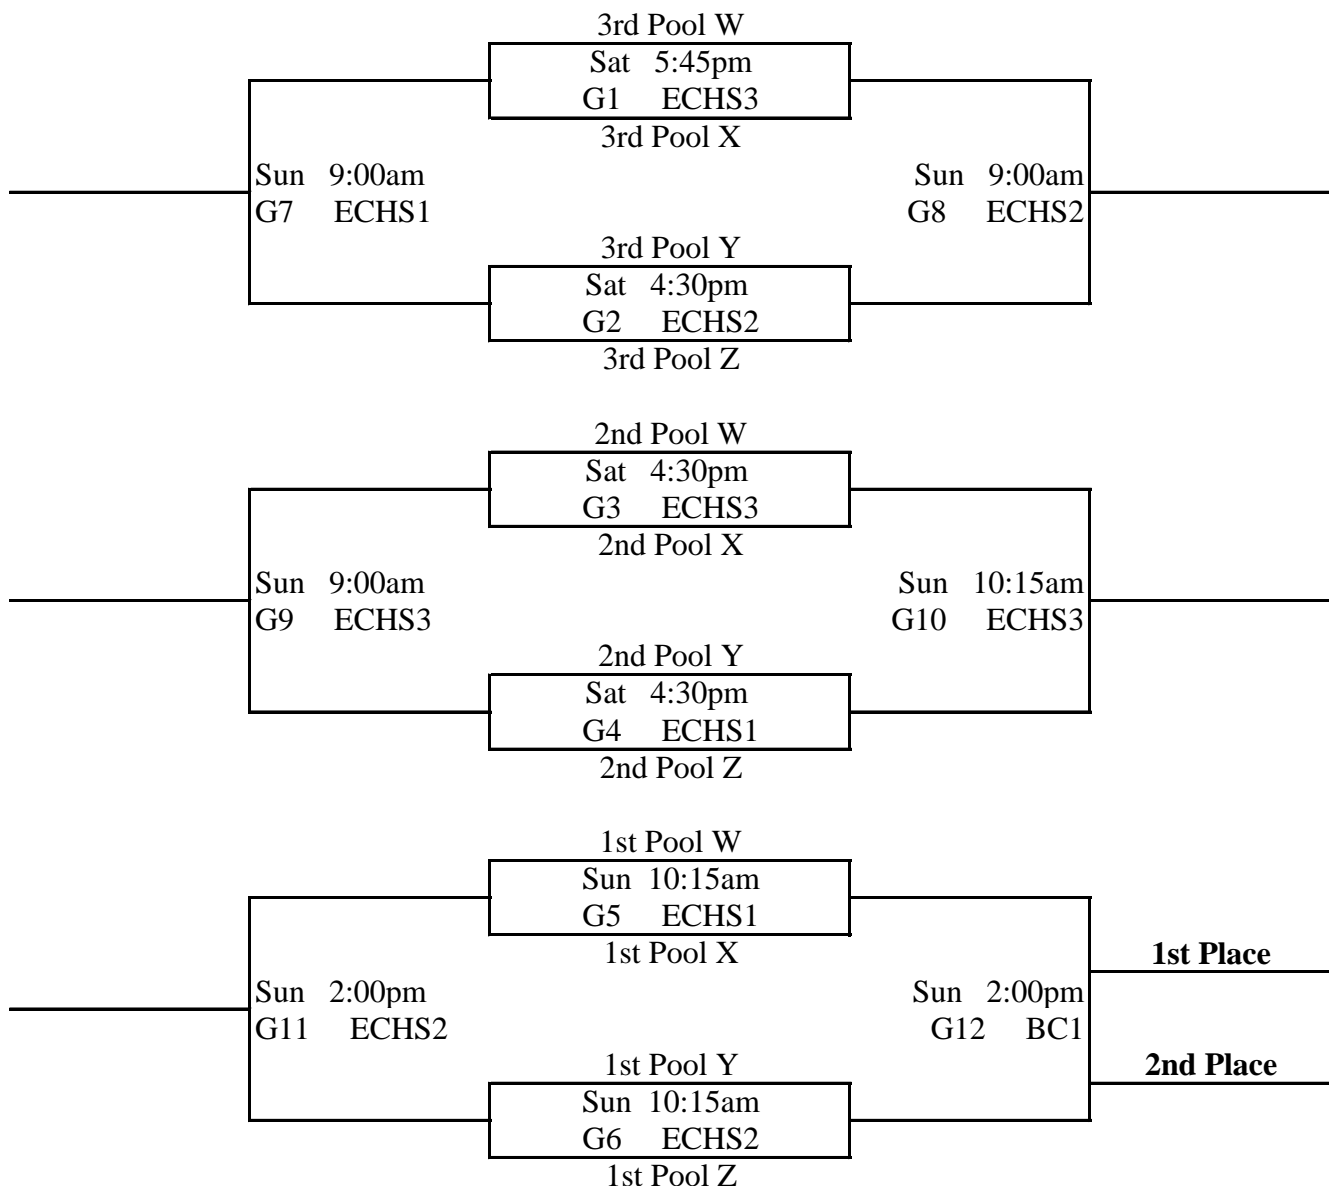

2012 NW Premier Spring Showcase

ECHS = Eastside Catholic HS

IssHS = Issaquah HS

4/18/2012

15u Platinum Division

Pool W

1. EW Elite Blue
2. Fast 8 Elite
3. SCF Basketball

Pool X

1. Team Twist
2. Seattle Rotary III
3. Total Package 9th

Pool Y

1. ACCESS
2. ICP Elite
3. Idaho Select Blue

Pool Z

1. OR D1 Ambassadors
2. Seattle Spartans
3. FOH Blue

W3 v W1 Fri. 7:40pm @ ECHS3
W1 v W2 Sat. 9:00am @ ECHS1
W2 v W3 Sat. 12:45pm @ ECHS1

Y3 v Y1 Fri. 8:50pm @ IssHS1
Y1 v Y2 Sat. 11:30am @ ECHS3
Y2 v Y3 Sat. 2:00pm @ ECHS3

X2 v X3 Fri. 8:50pm @ IssHS3
X1 v X2 Sat. 11:30am @ IssHS2
X3 v X1 Sat. 2:00pm @ ECHS2

Z2 v Z3 Fri. 7:40pm @ IssHS1
Z1 v Z2 Sat. 9:00am @ ECHS2
Z3 v Z1 Sat. 11:30am @ ECHS2