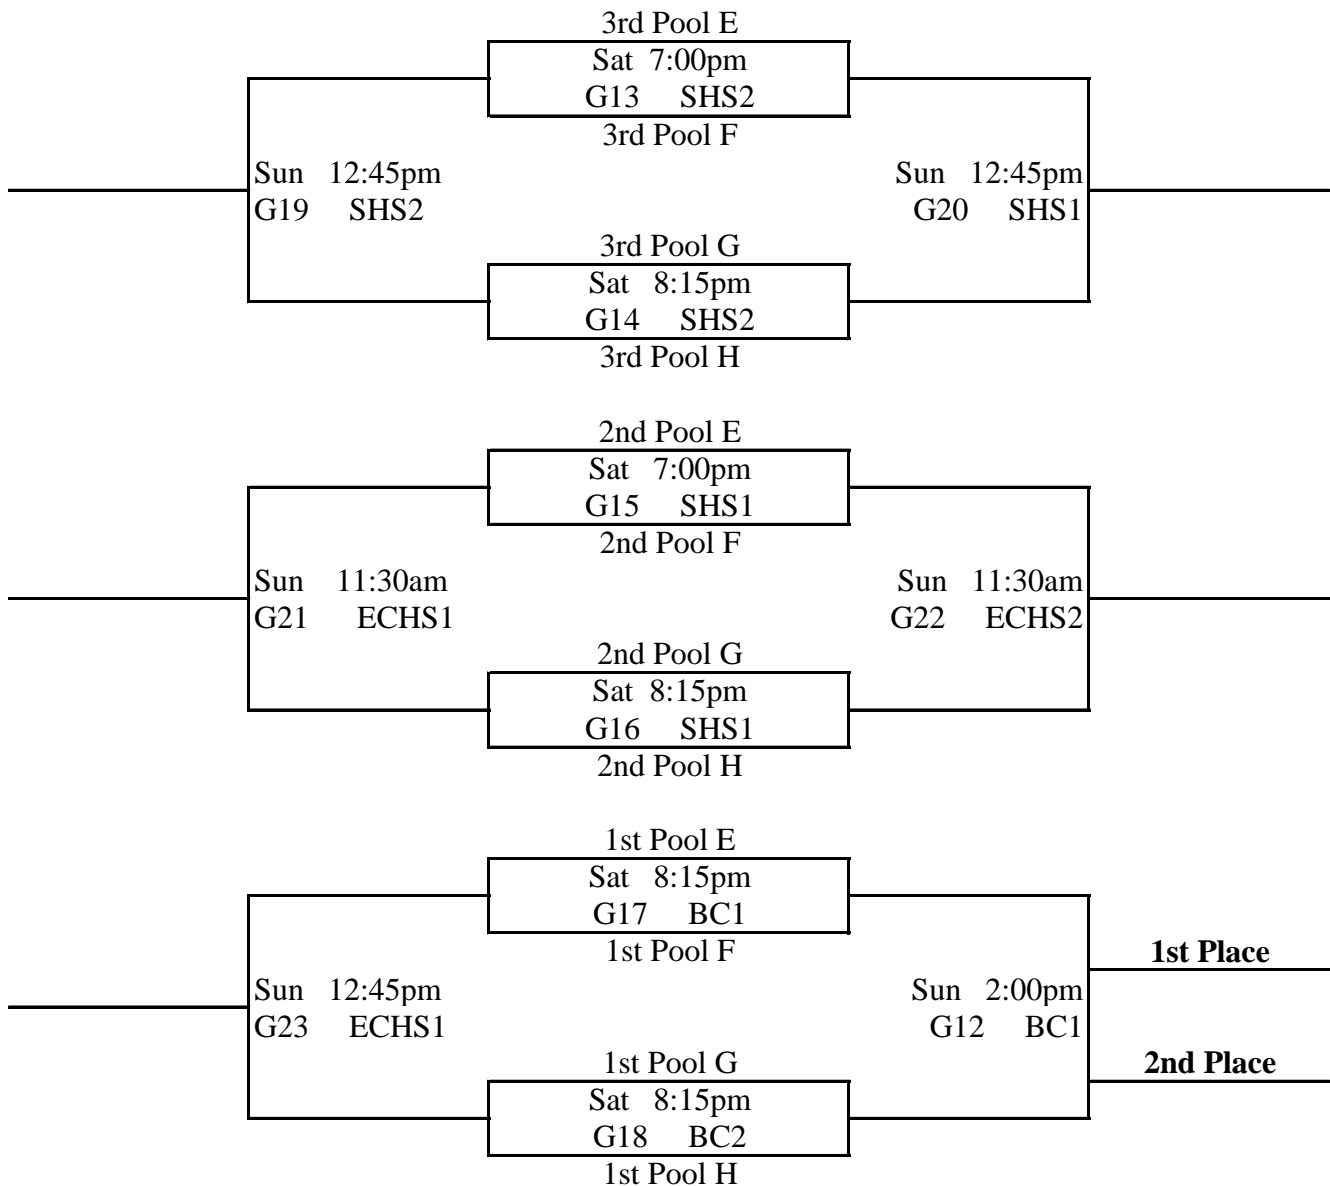

2012 NW Premier Spring Showcase

BC = Bellevue College

ECHS = Eastside Catholic HS

IntHS = Interlake HS

SHS = Sammamish HS

17u Gold Division

4/18/2012

<u>Pool E</u> 1. i-Ball 2. Boise Slam 3. Total Package Blue	<u>Pool F</u> 1. EBC 2. Oregon Ice 3. Seattle Rotary 17u	<u>Pool G</u> 1. RSB/A Plus 2. Oregon Stars 3. EW Heat White	<u>Pool H</u> 1. Team Jones Srs 2. WA Bskb Club 3. Wake 1

E3 v E1 Sat. 10:15am @ NWU
E1 v E2 Sat. 12:45pm @ BC2
E2 v E3 Sat. 4:30pm @ BC1

G3 v G1 Fri. 7:40pm @ BC2
G1 v G2 Sat. 10:15am @ ECHS2
G2 v G3 Sat. 2:00pm @ IntHS1

F3 v F1 Fri. 7:40pm @ BC2
F1 v F2 Sat. 10:15am @ BC2
F2 v F3 Sat. 3:15pm @ BC2

H1 v H2 Fri. 6:30pm @ BC2
H3 v H1 Sat. 9:00am @ BC2
H2 v H3 Sat. 3:15pm @ ECHS2