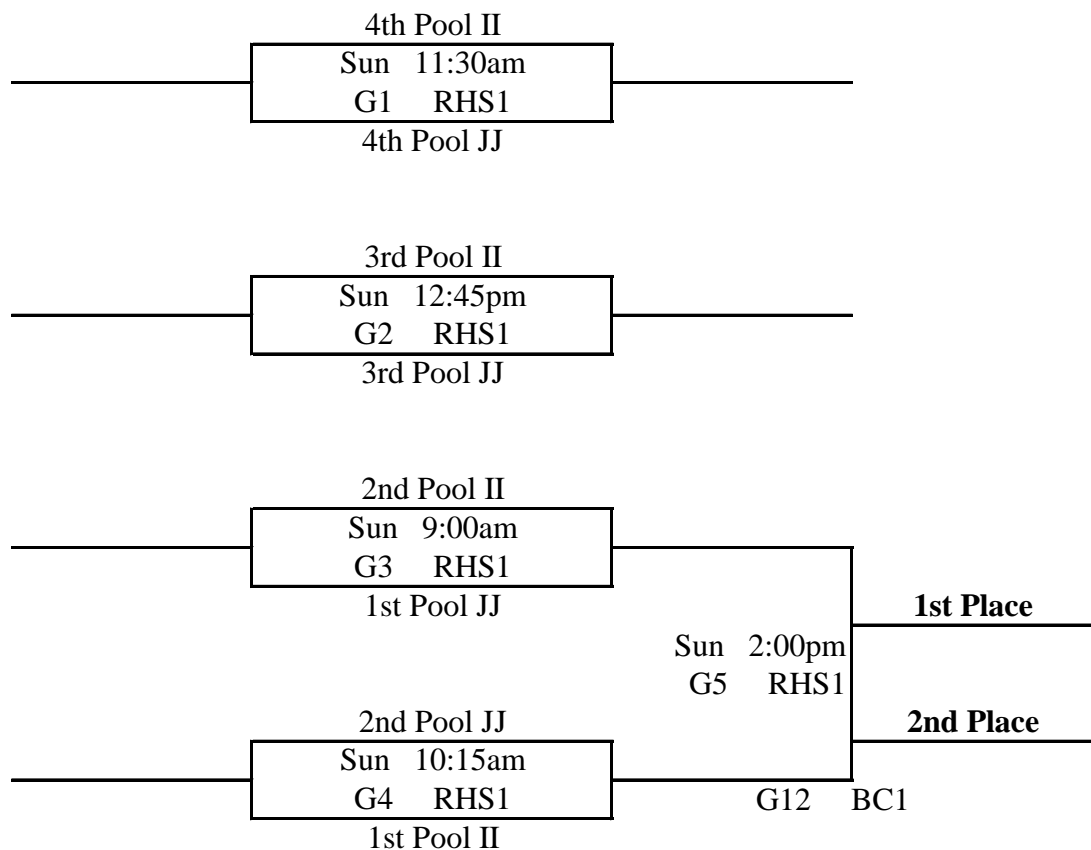

2012 NW Premier Spring Showcase

ECHS = Eastside Catholic HS   RHS = Renton HS

13u Division

4/18/2012

Pool II

1. North City
2. Hoopaholics
3. FOH Red
4. ECBA Pioneers

Pool JJ

1. Fast
2. FOH Blue
3. Idaho Select Gold
4. Style 7 Rogers

II4 v II1   Fri. 6:30pm @ ECHS1
II2 v II3   Sat. 9:00am @ RHS1
II1 v II2   Sat. 11:30am @ RHS1
II1 v II3   Sat. 2:00pm @ RHS2
II4 v II2   Sat. 2:00pm @ RHS1
II3 v II4   Sat. 5:45pm @ RHS2

JJ4 v JJ1   Fri. 7:40pm @ ECHS1
JJ2 v JJ3   Fri. 7:40pm @ ECHS2
JJ1 v JJ2   Sat. 10:15am @ RHS1
JJ3 v JJ4   Sat. 4:30pm @ RHS1
JJ1 v JJ3   Sat. 8:15pm @ RHS3
JJ4 v JJ2   Sat. 8:15pm @ RHS2