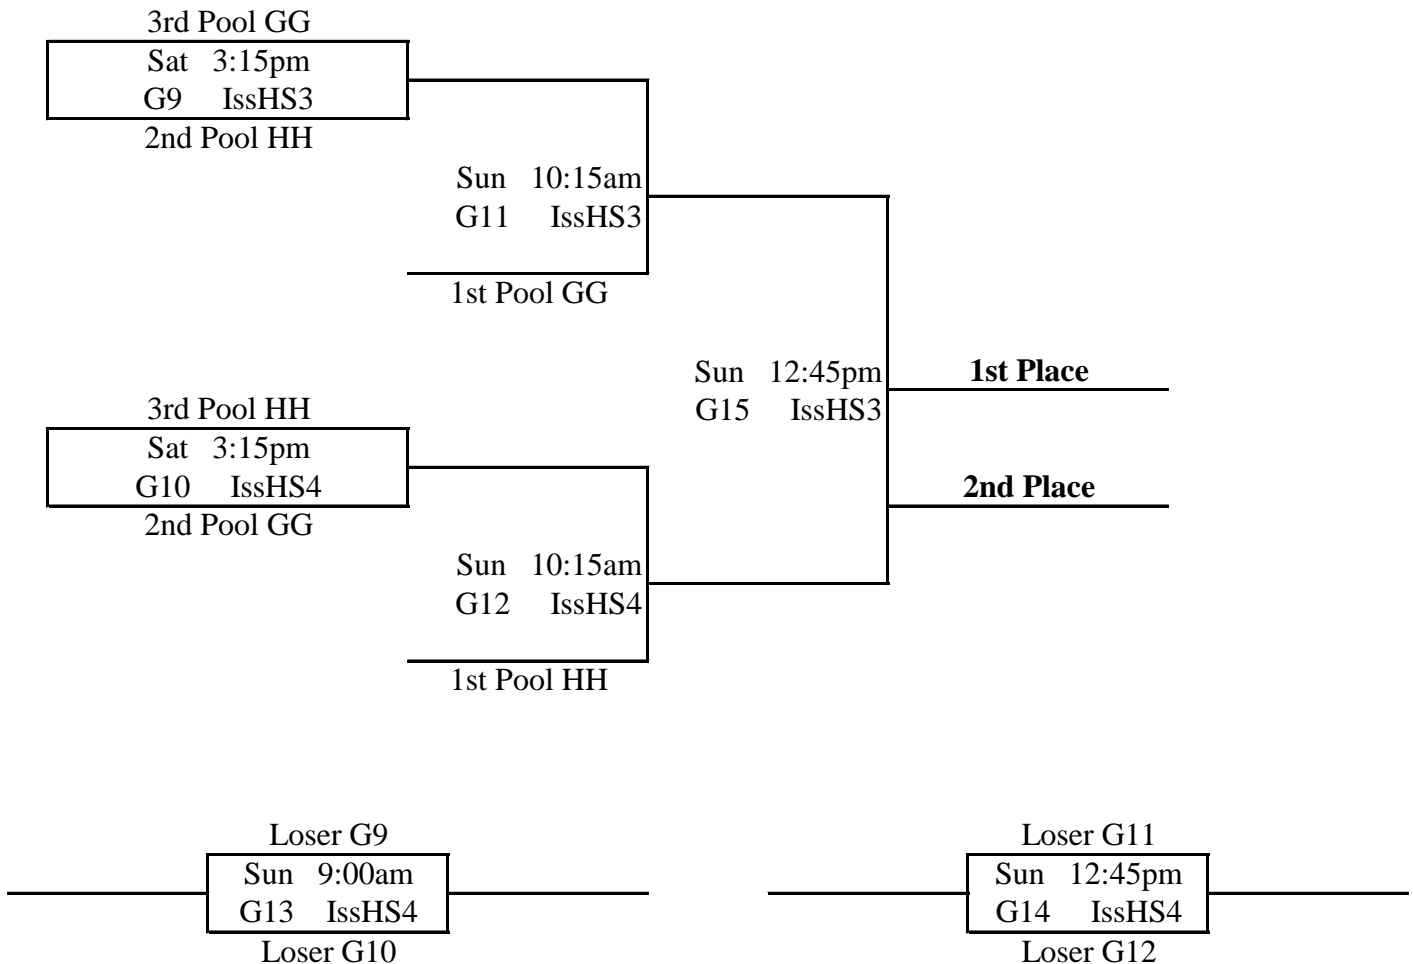

2012 NW Premier Spring Showcase

IssHS = Issaquah HS

14u Gold Division

4/18/2012

Pool GG

1. Fast 7 Elite
2. Idaho Select Orange
3. Hoopaholics White

Pool HH

1. Fast
2. Style 7 Benard
3. FOH Red

GG1 v GG2   Fri. 8:50pm @ IssHS4
GG3 v GG1   Sat. 10:15am @ IssHS4
GG2 v GG3   Sat. 12:45pm @ IssHS3

HH1 v HH2   Sat. 9:00am @ IssHS4
HH3 v HH1   Sat. 11:30am @ IssHS4
HH2 v HH3   Sat. 12:45pm @ IssHS4