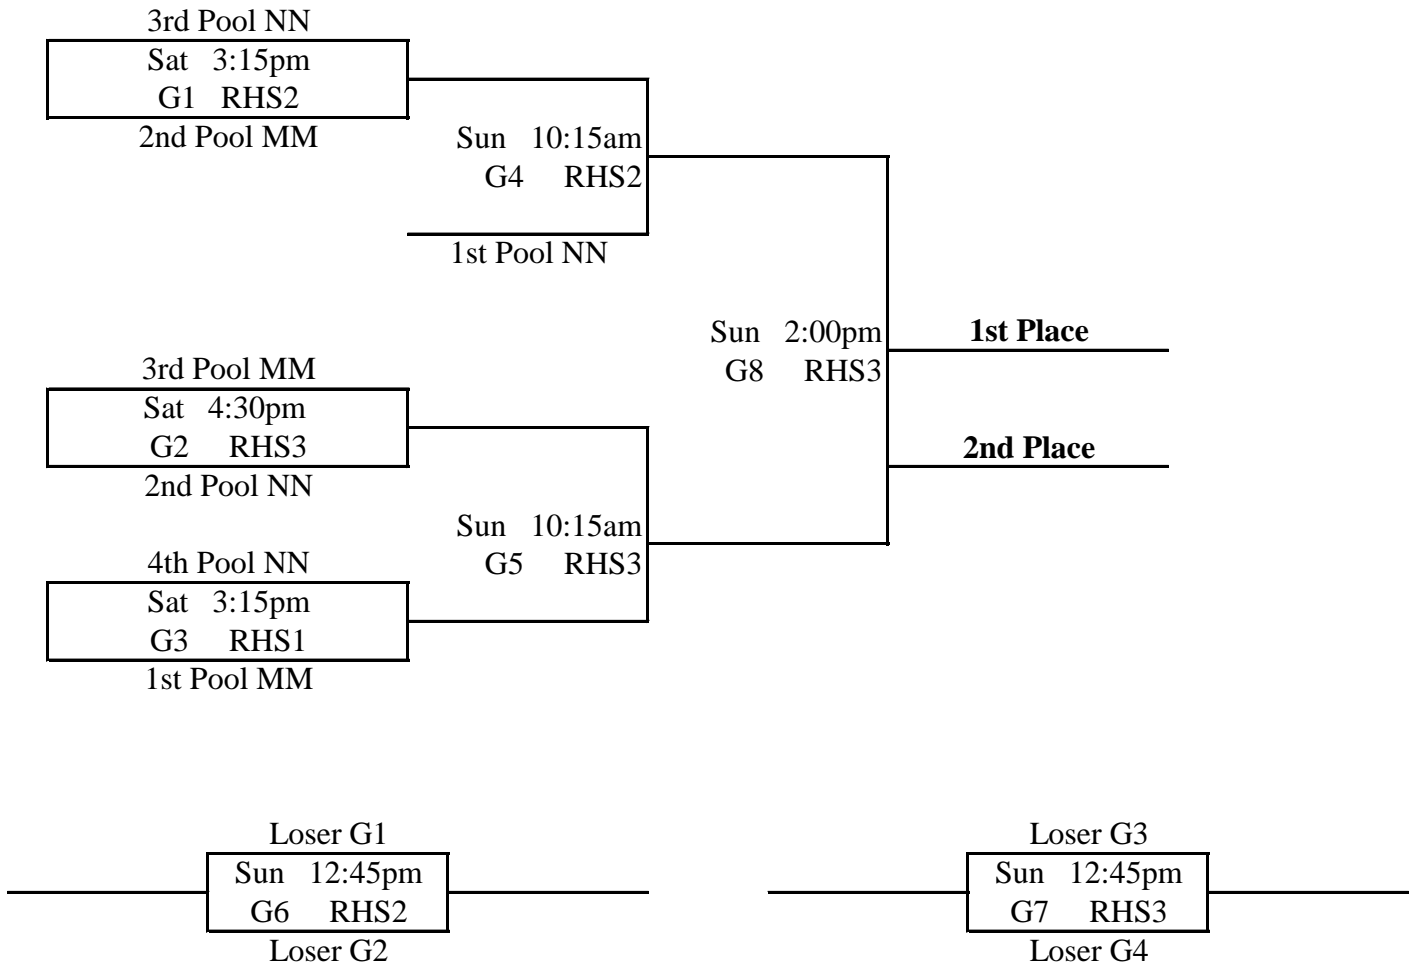

Pool NN

1. Fast Elite
2. Dan Dickau Bskb Acad
3. FOH
4. NW Panthers

MM3 v MM1 Fri. 7:40pm @ SHS2
 MM1 v MM2 Sat. 10:15am @ RHS3
 MM2 v MM3 Sat. 12:45pm @ RHS3

NN2 v NN3 Sat. 9:00am @ RHS2
 NN1 v NN4 Sat. 9:00am @ RHS3
 NN3 v NN1 Sat. 11:30am @ RHS3
 NN4 v NN2 Sat. 12:45am @ RHS2