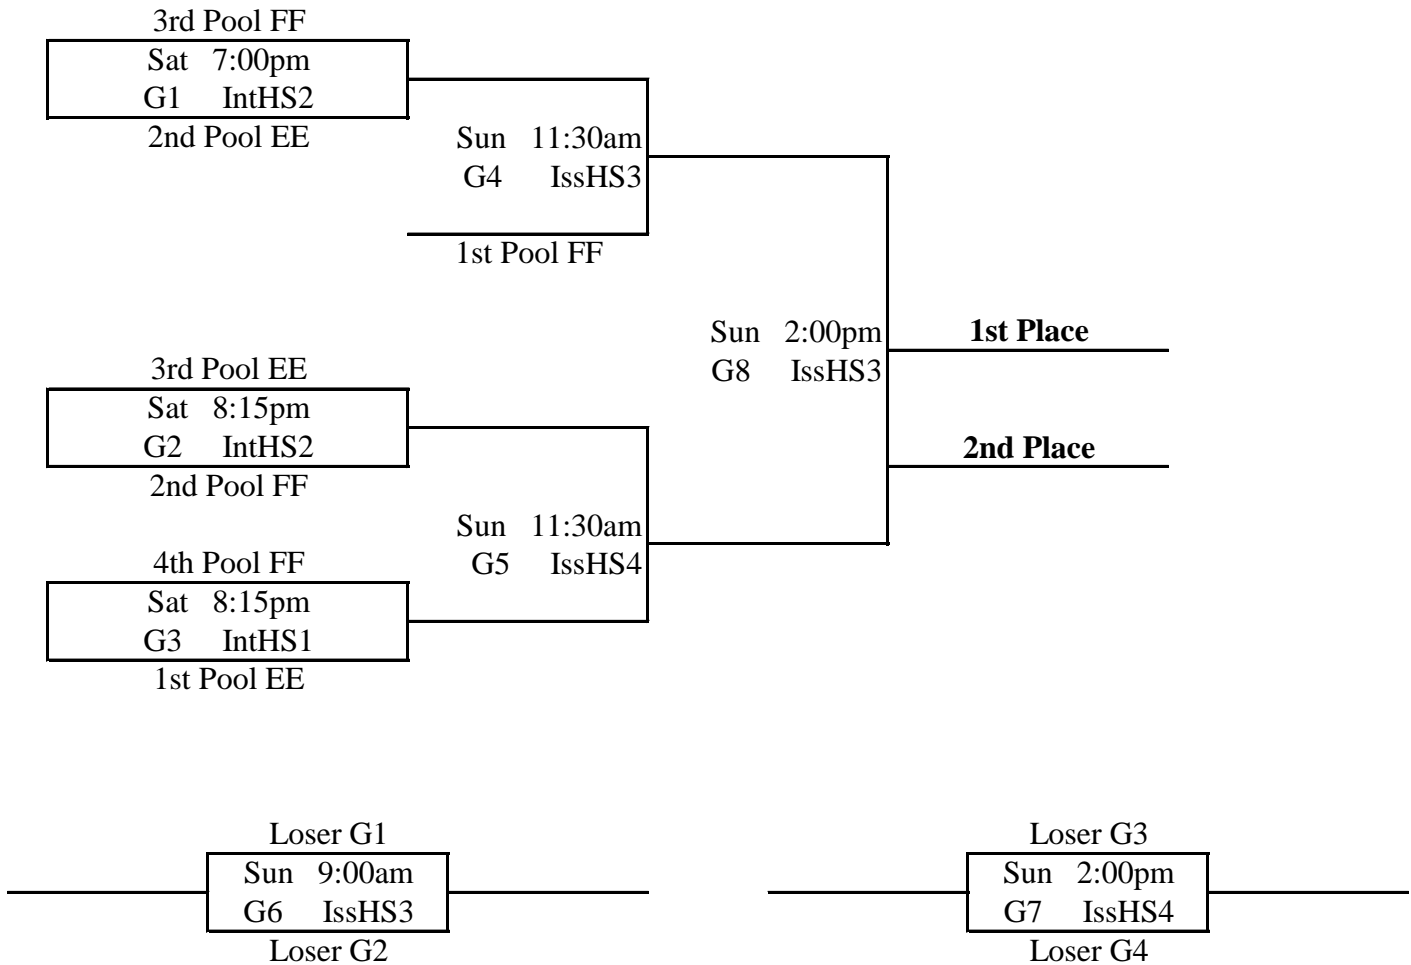

2012 NW Premier Spring Showcase

IntHS = Interlake HS

IssHS = Issaquah HS

14u Platinum Division

4/18/2012

Pool EE

1. Boise Slam
2. FOH Blue
3. EW Elite Red

Pool FF

1. Drive Elite
2. ECBA Pioneers
3. Hoopaholics Green
4. ASBA

EE2 v EE3 Fri. 8:50pm @ IssHS2
EE3 v EE1 Sat. 12:45pm @ IssHS2
EE1 v EE2 Sat. 3:15pm @ IssHS2

FF4 v FF2 Fri. 7:40pm @ IssHS4
FF2 v FF3 Sat. 9:00am @ IssHS3
FF3 v FF1 Sat. 11:30am @ IssHS3
FF1 v FF4 Sat. 2:00pm @ IssHS3